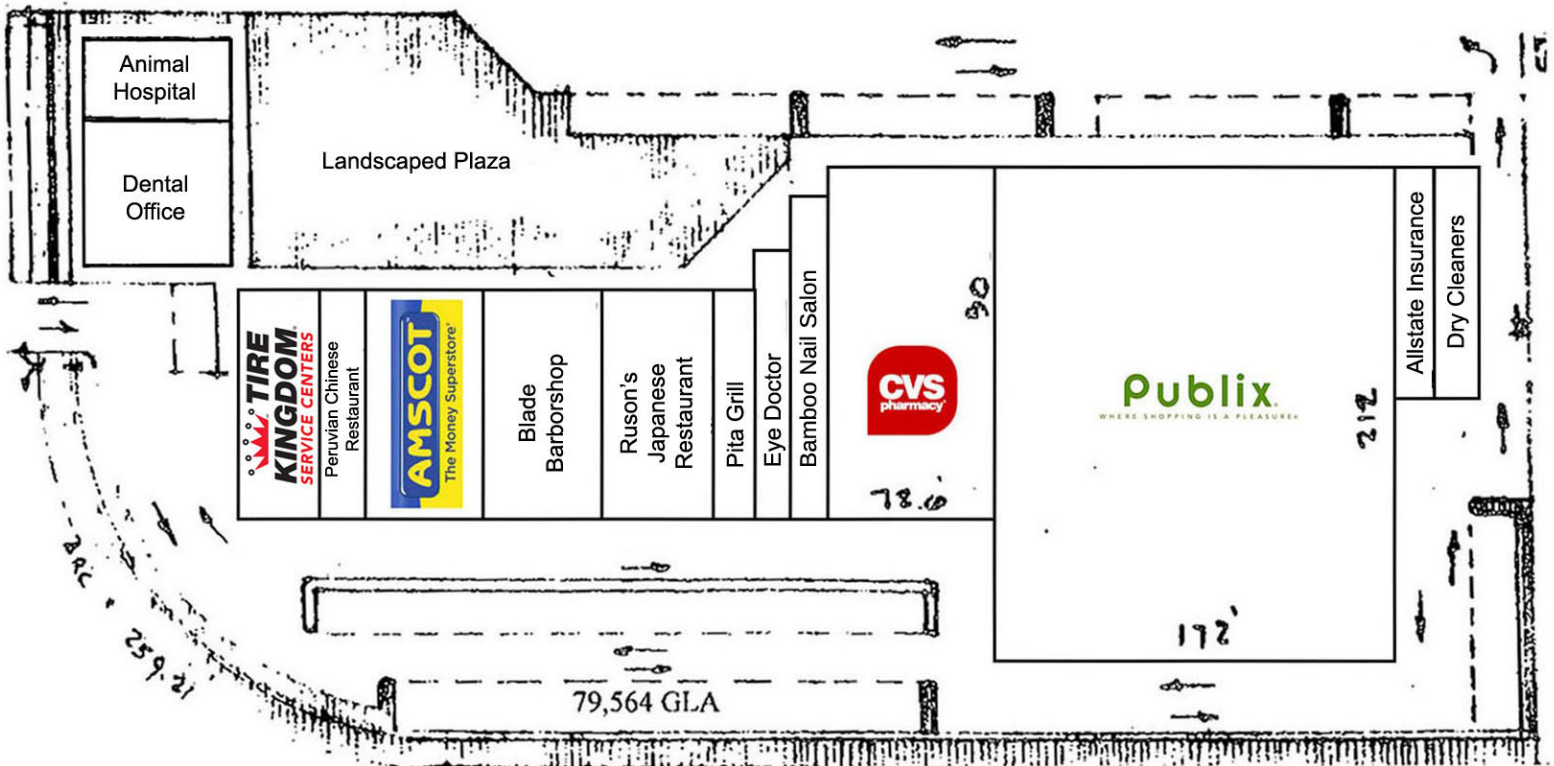

MIAMI

Higate Square Shopping Center

SW 88TH STREET & 138TH AVENUE, MIAMI, FL 33186